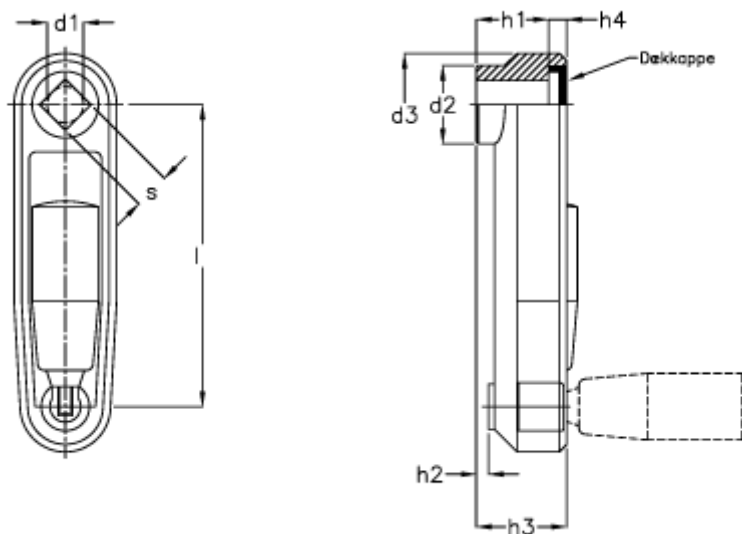

Article number: 20236300

Description: E+G Crank handle
GN 472.3-125-B14-SW

Measures

d1 H7	= B 14	l	= 125
d2	= 28	s H11 = V 14	
d3	= 36		
h1	= 31		
h2	= 9.0		
h3	= 37		
h4	= 4.2		
Handle	= 23		